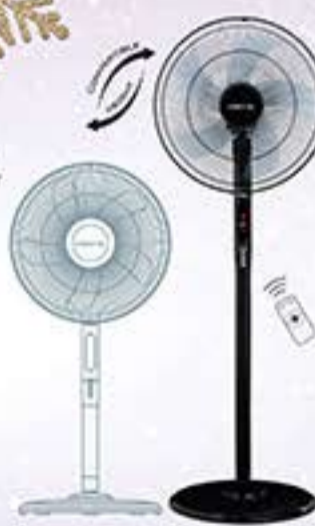

16" 55W

mistral MSF1679R (10040007)

- Stand fan with remote control
- 3 speeds selection / 7.5 hr timer
- Silent mode

Rs 1,699 Vat Incl

Rs 102 x 18 MONTHS
SAVE Rs 200

~~Rs 1,899~~

16" 50W

mistral MSF041R (10040197)