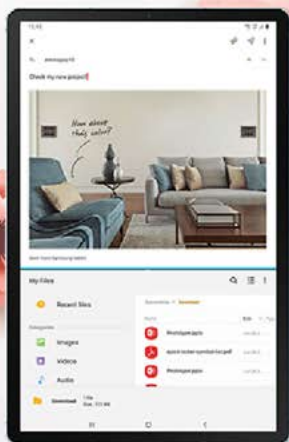

**Galaxy A30S (A307F) Black**  
(20040838 / 20040859 / 20040839)  
• 6.4" HD+ S Amoled / 4 GB RAM  
• On Screen Fingerprint

**Rs 9,990** per mt  
Rs 387 **SAVE Rs 600**  
x30 MONTHS Rs 10,590

**Galaxy A50 (A505F) Black**  
(20040781 / 20040782 / 20040783)  
• Fast Charging / 4000mAh Battery

**Rs 11,990** per mt  
Rs 465 **SAVE Rs 3,000**  
x30 MONTHS Rs 14,990

Comes with Google apps

Create.  
Work. Anywhere.  
**Galaxy Tab S6**

- (128GB) Blue Silver
- Ultra wide angle lens 8MP
  - Android 9.0 / 128GB / 6GB RAM
  - 13MP/ F2.0 / 5 MP
  - Battery : Li-Po 6150 mah