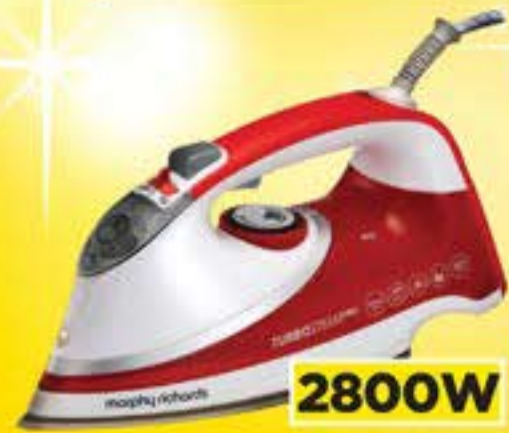

morphy richards

303124 (11060028)
• Comfigrip Ceramaslide steam iron

Rs 2,199 Val Incl

Rs 104 x 24 MONTHS

SAVE Rs 300

~~Rs 2,499~~

2800W