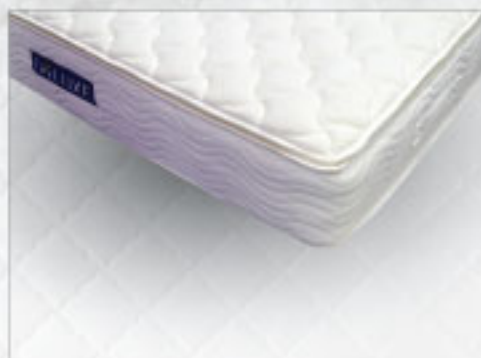

Dor LUXE

6 REASONS TO BUY YOUR MATTRESS AT COURTS MAMMOUTH

1. Trained Mattress Product Specialists

2. Widest range of bedding & mattress in Mauritius

3. Most trusted mattress brands.

Available exclusively at Courts Mammouth

4. Mauritius Number 1 furniture store

5. Courts Mammouth Credit

6. Free Delivery

- Matelas importés 150x190 cm
- Recouvert de tissu extensible
- Matelas livrés dans une boîte
- Disponible en plusieurs dimensions
- Ressorts ensachés

Chiro Posture Double
(41030164)

Rs 11,999 vs 12,999

Rs 465 vs 1,199
x 30 MONTHS

SAVE Rs 2,000

Dream Whisper Double
(41030165)

Rs 11,999 vs 12,999

Rs 465 vs 1,199
x 30 MONTHS

SAVE Rs 2,000